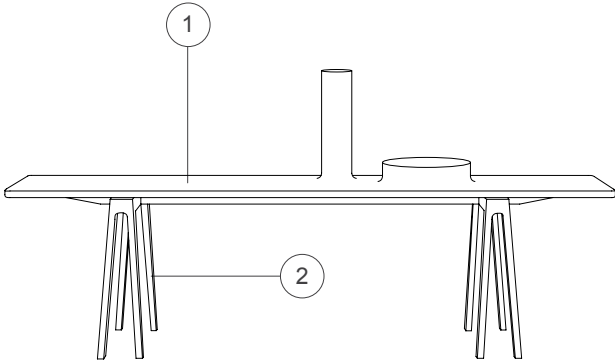

# CONSOLE WITH BOWL

Ronan and Erwan Bouroullec

cappellini

Console in white Corian® with flower box and tray (WB\_1)

## Dimensions