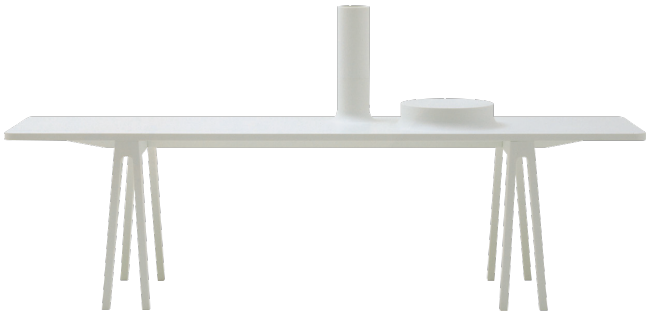

# CONSOLE WITH BOWL

Ronan and Erwan Bouroullec

cappellini

Console in white Corian® with flower box and tray (WB\_1)

## Used materials

**Top:**  
1. White corian

**Base:**  
2. White corian

## Dimensions